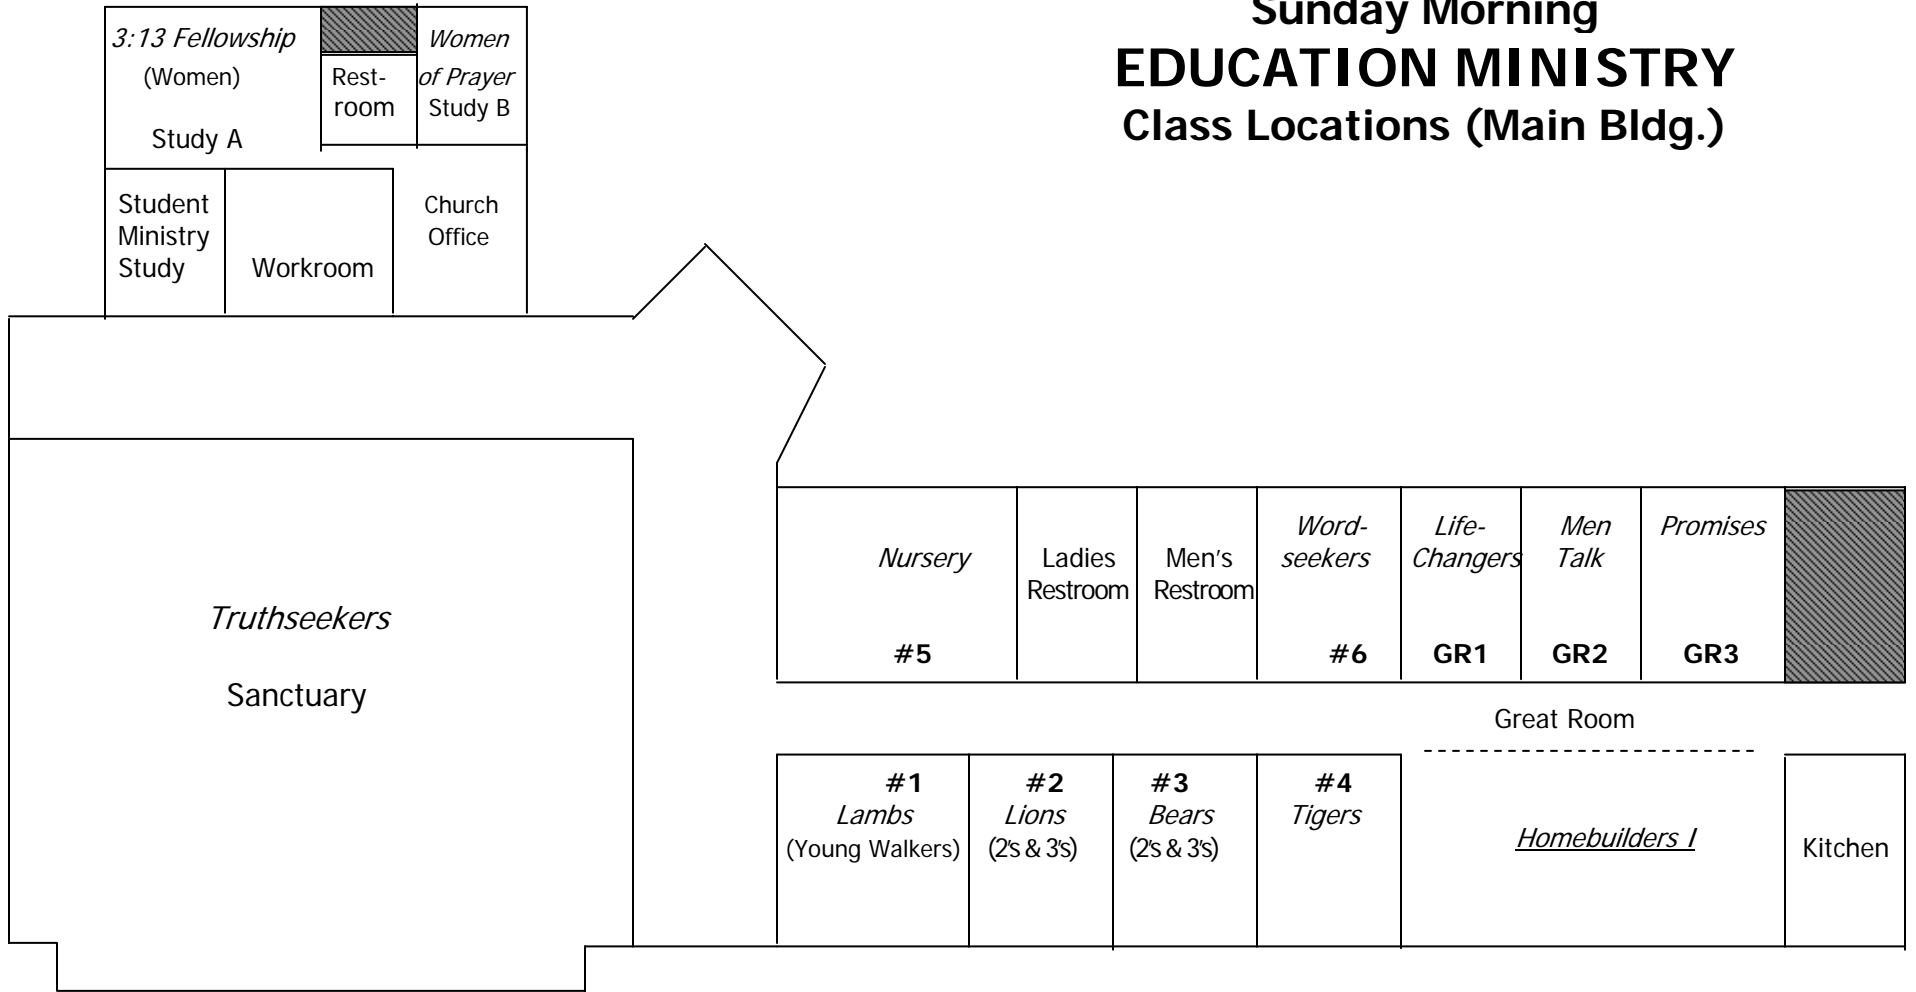

# Sunday Morning EDUCATION MINISTRY Class Locations (Main Bldg.)

**Group Meeting Off-Campus**  
 Young Adults (College — Age 30)  
 2331 Singingwoods Ln.

Note: Drawing not to scale

—————→  
Over