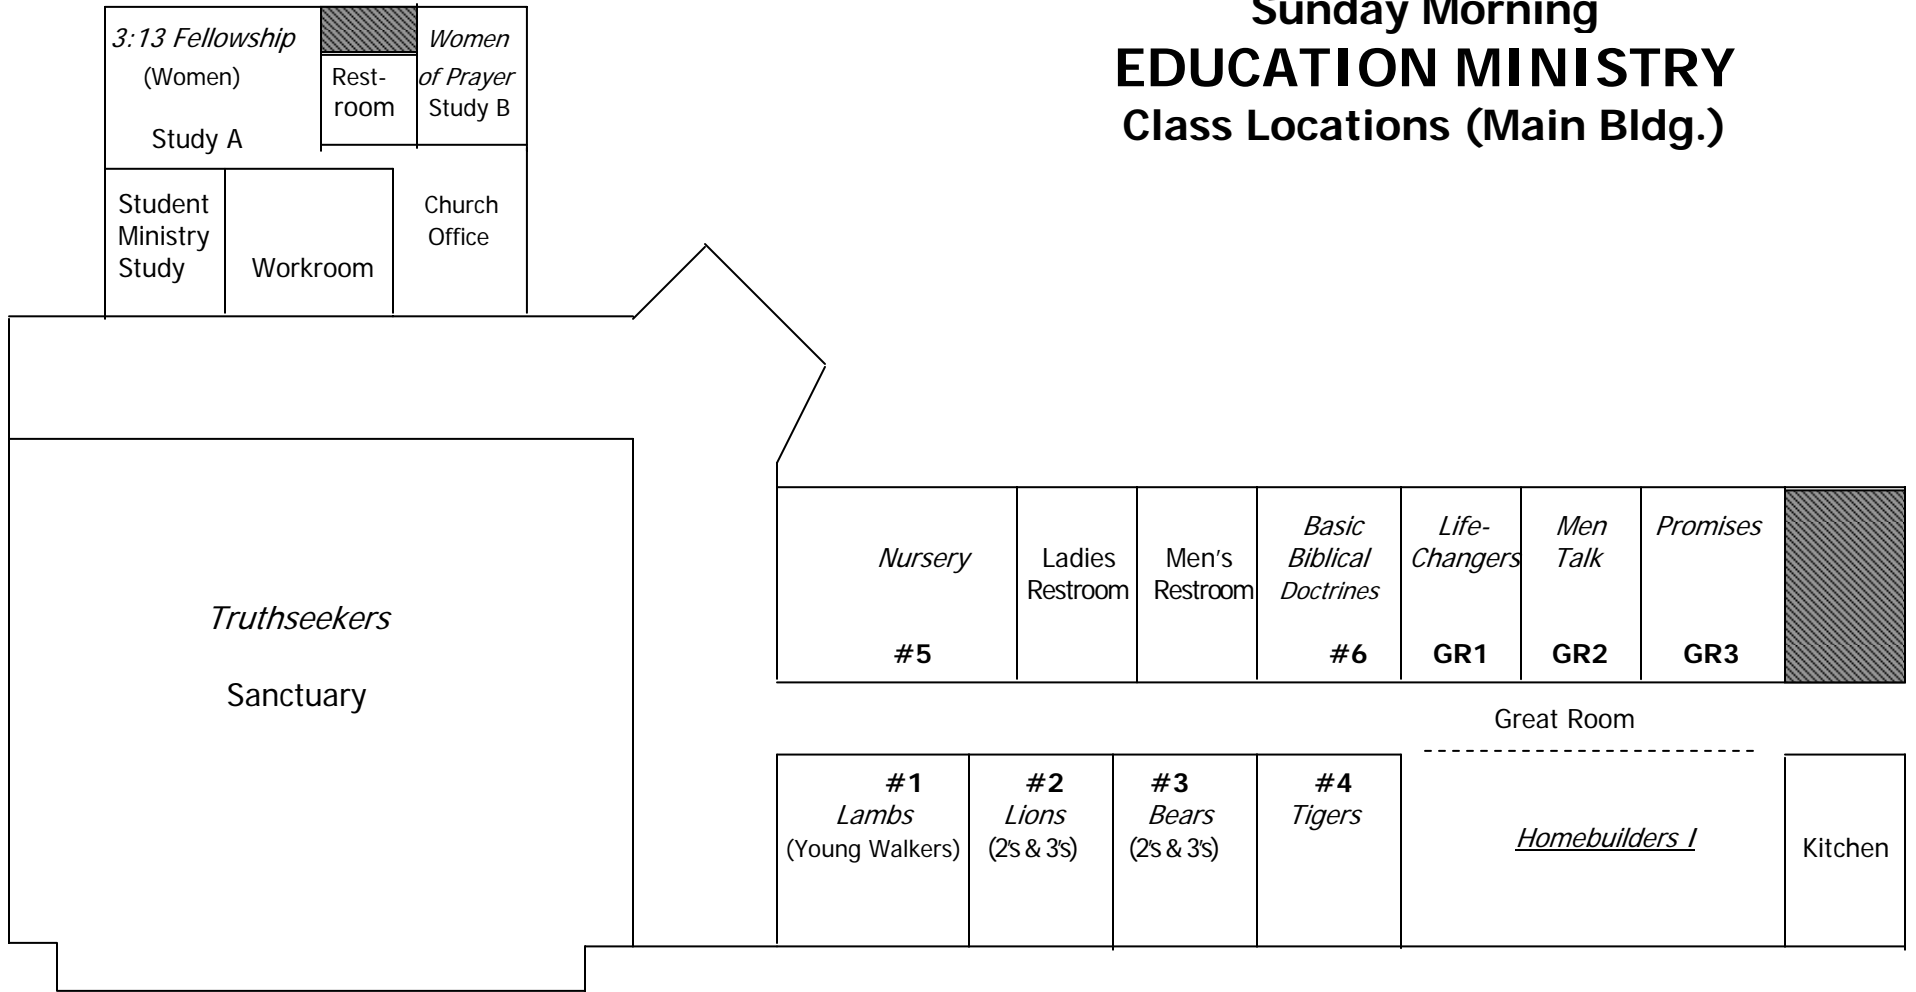

Sunday Morning EDUCATION MINISTRY Class Locations (Main Bldg.)

Group Meeting Off-Campus

College
Steve & Lee Ann Nelson's Home
13317 Teasdale Ct.

Note: Drawing not to scale